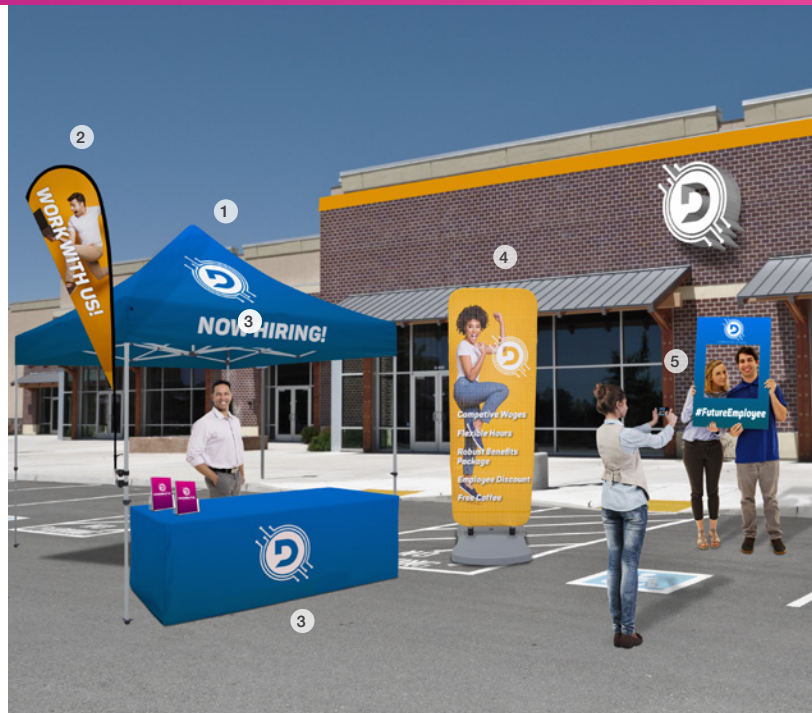

### TOP USE CASES:

- Pre-Order Campaign
- Bundle Offers
- Feature Highlights
- Tech Support Plans

1 EuroFit Round Banner Display  
2 Journey Full Wall 3 Eco-Wise Table Throw

- **ATTRACT** new talent at a job fair
- **INFORM** your customers about promotions
- **DEMONSTRATE** new products to encourage early adopters
- **ADVERTISE** upcoming software at a trade show

## INFORM

- 1 Deluxe SEG Glo
- 2 Micro Teardrop Sail Sign
- 3 Economy Retractor

## ATTRACT

- 1 Deluxe Tent
- 2 Premium Teardrop Sail Sign with Sail Sign Mount
- 3 Outdoor Fitted Table Throw
- 4 EuroFit Flex Sign
- 5 Selfie Frame

## ADVERTISE

- 1 Splash Display
- 2 EuroFit Straight Wall
- 3 EuroFit Cascade Two-Shelf Merchandiser
- 4 ShowGlower Counter